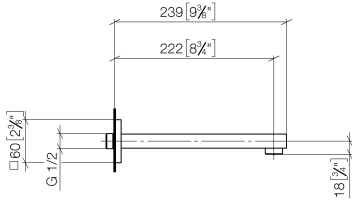

SYMETRICS Wall-mounted basin spout without pop-up waste - Brushed Platinum

13 805 980

- 220mm projection
- fixed spout
- circular, air-enriched flow
- hole diameter 37 mm
- rosette 60 x 60 mm
- 1/2" connection
- plug-link mounting
- max. flow 7 l/min
- lead-free
- WRAS 1904065

For Touchfree control please order eSet Touchfree
WITH or WITHOUT temperature adjustment

Recommended miscellaneous

Concealed wall elbow -

35 085 970 90

- max. recess depth 163 mm
- min. recess depth 90 mm

SYMETRICS Wall-mounted basin spout without pop-up waste - Brushed Platinum

13 805 980
mm [inches]

Flow rate chart

Certificates

LGA_18593.

WRAS_1904065.

SYMETRICS Wall-mounted basin spout without pop-up waste - Brushed Platinum